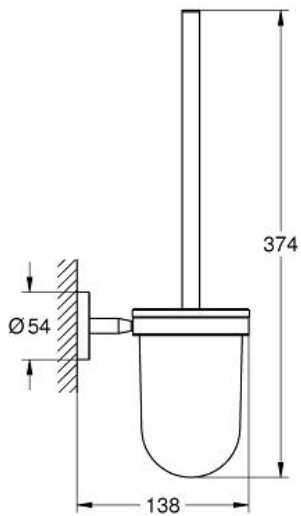

BAUCOSMOPOLITAN
Toilet Brush Set

MODEL # 40463001

*Pure Freude
an Wasser*

GROHE
WAVE

Product Description:
BAUCOSMOPOLITAN
Toilet Brush Set

Standard Specification:

- Material: glass/metal
- Wall mount
- Concealed fastening
- **GROHE StarLight** chrome finish